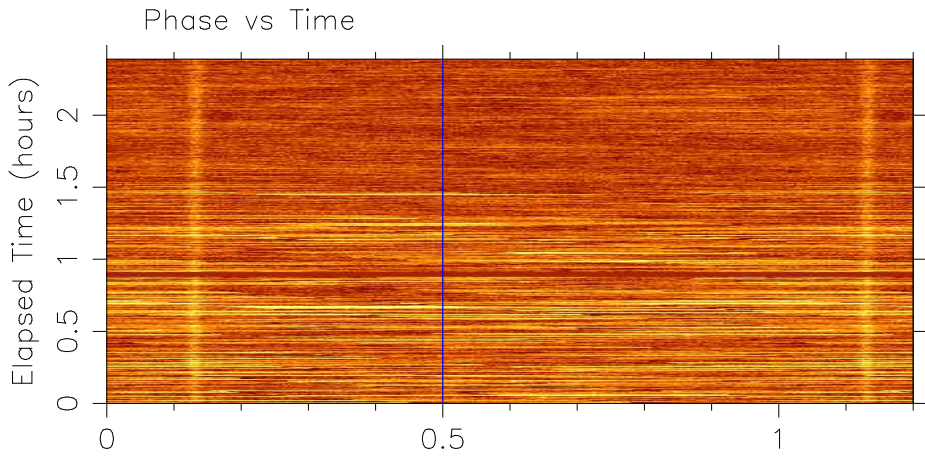

NUSTAR_SGRA : 2013-05-02-01:11:20.ar.bt

BC P(ms)= 3763.537425396 TC P(ms)= 3763.274500000 DM= 1753.000 RAJ= 17:45:40.19 DecJ= -29:00:30.4

BC MJD = 56414.104198 Centre freq(MHz) = 8350.000 Bandwidth(MHz) = 500 l = 359.944 b = -0.047

NBin = 256 NChan = 128 NSub = 430 TBin(ms) = 14.700 TSub(s) = 20.000 TSpan(s) = 8599.870

P(us): offset = 0.00000, step = 20.00000, range = 1000.00000 DM: offset = 0.000, step = 50.000, range = 20000.000

BC prd (ms):	3763.537425396	TC prd (ms):	3763.274500000	DM:	3953.000	BC freq (Hz):	0.265707468
Cornn (ms):	-0.000000000	Cornn (ms):	0.000000000	Cornn:	2200.000	Freq err. (Hz):	0.000000685
Error (ms):	0.009695489	Error (ms):	0.009695489	Error:	3118.817	Width (ms):	88.208
						Best S/N:	138.91