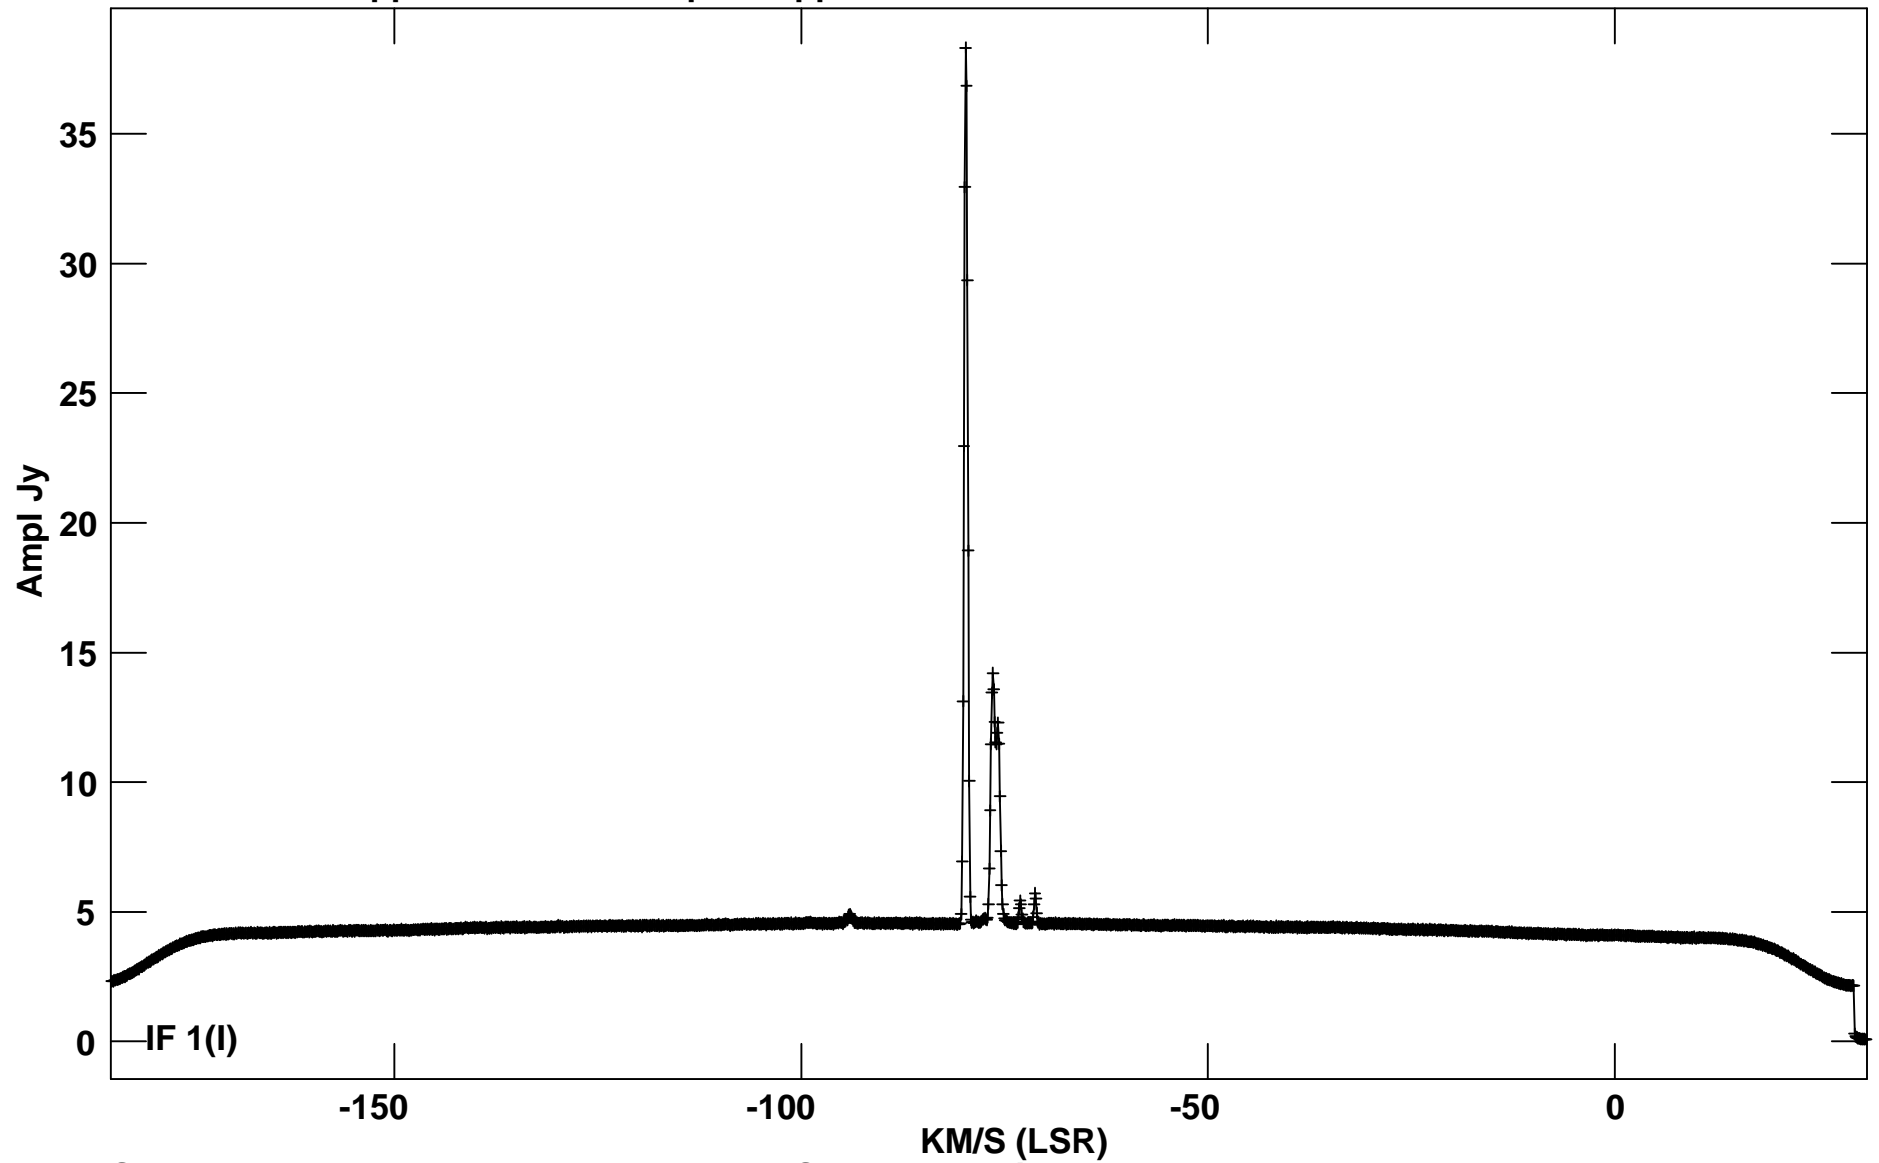

Plot file version 1 created 11-AUG-2014 16:34:27
G073.65+ G073.65+0.19.SPLIT.1
No calibration applied and no bandpass applied

Scalar averaged cross-power spectrum Several baselines averaged