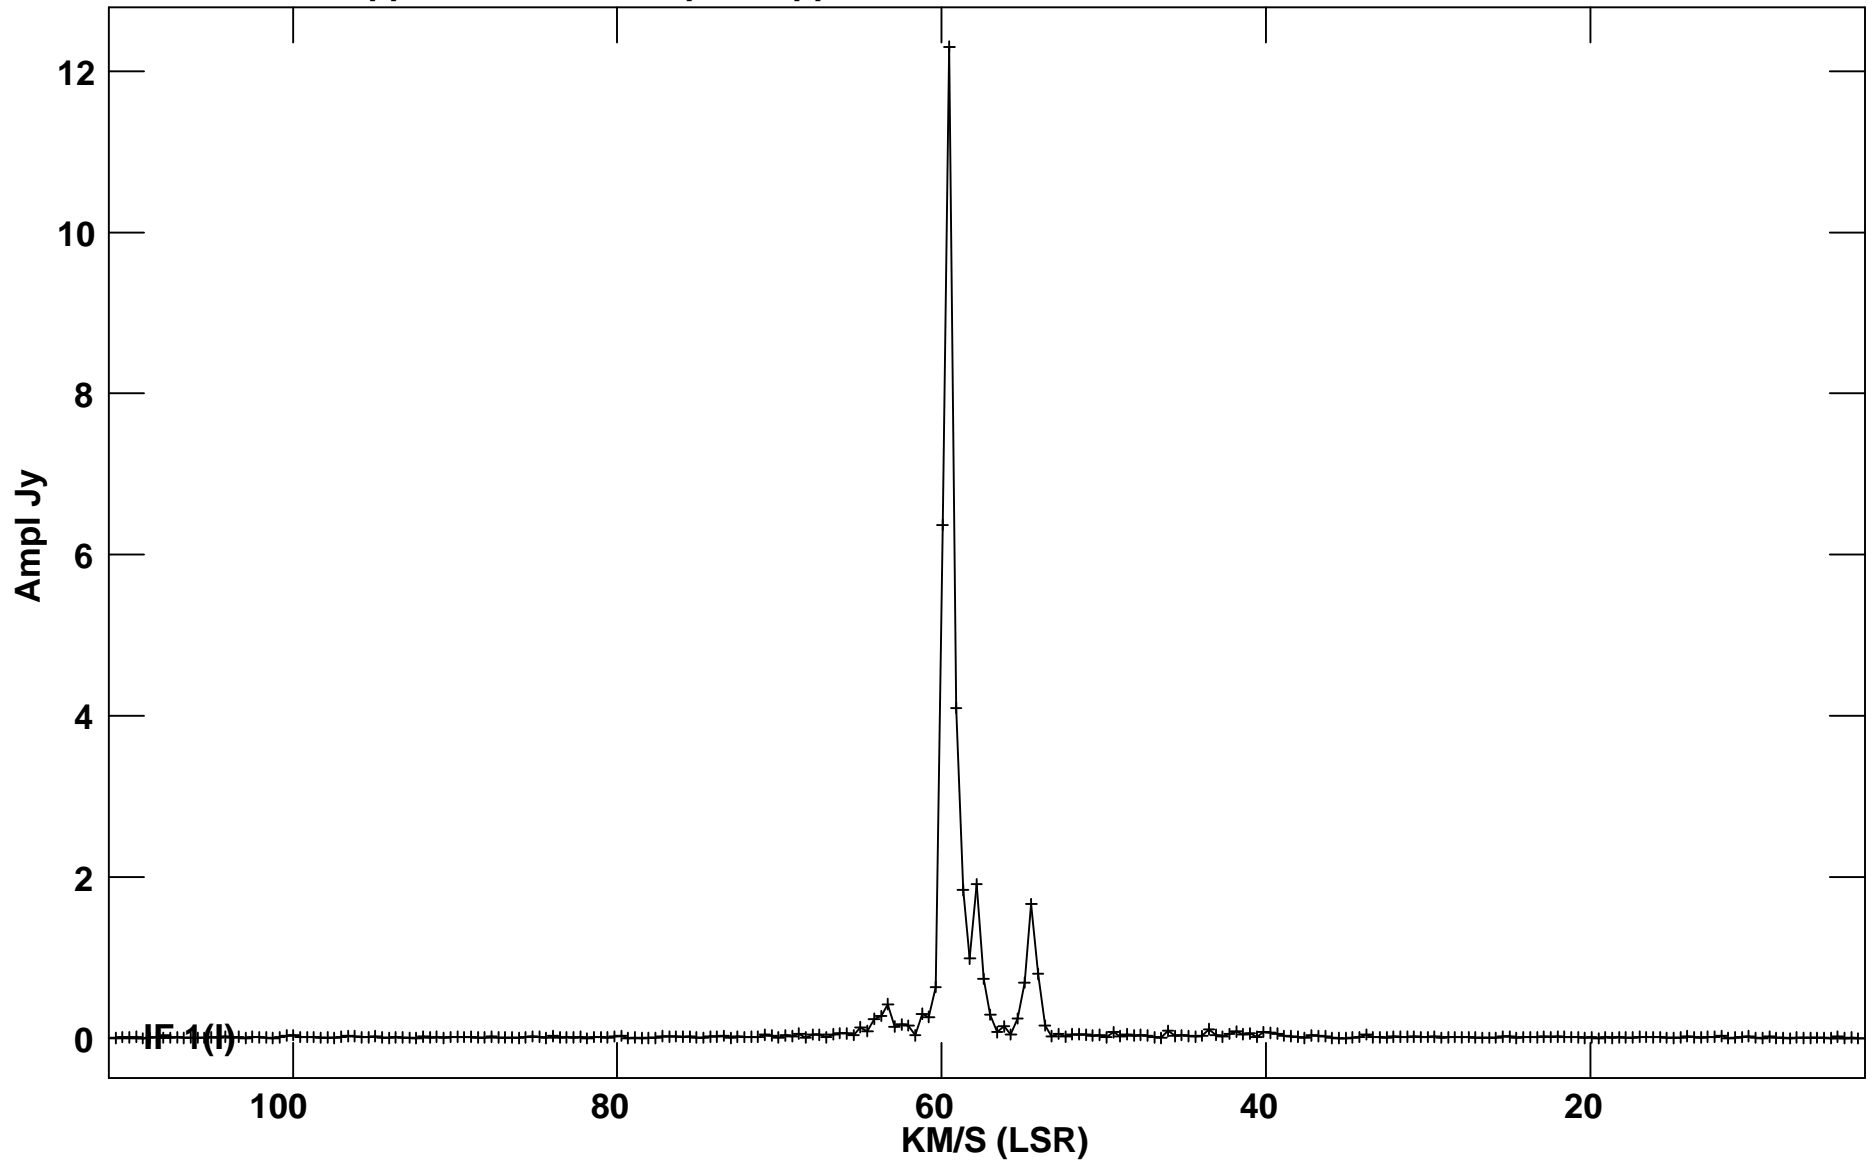

Plot file version 1 created 17-JAN-2013 20:00:49  
G046.26- G046.26-1.48.SPLIT1.1  
No calibration applied and no bandpass applied

IF 1(l)  
Vector averaged cross-power spectrum Several baselines averaged