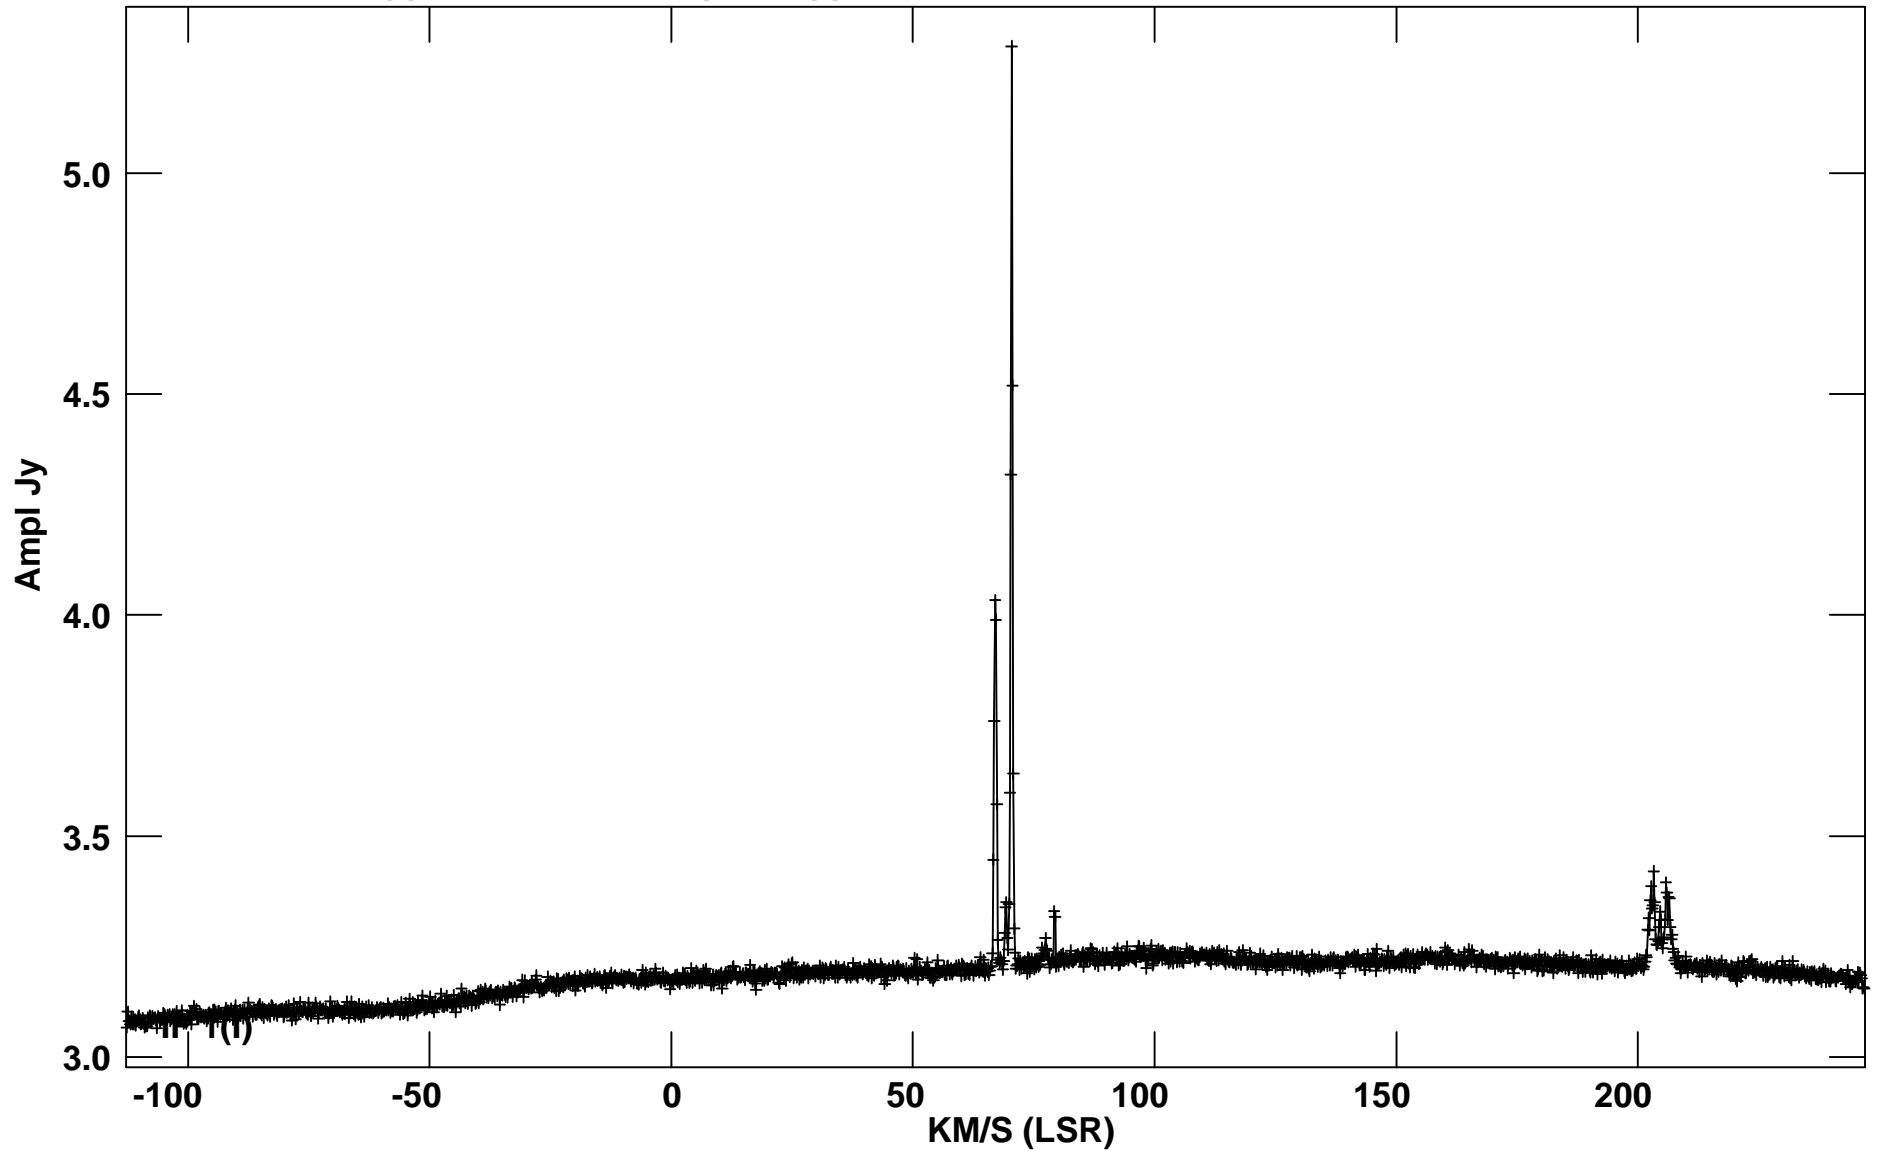

Plot file version 1 created 25-AUG-2014 18:38:06
G038.11- G038.11-0.22.SPT-1.1
No calibration applied and no bandpass applied

Scalar averaged cross-power spectrum Several baselines averaged