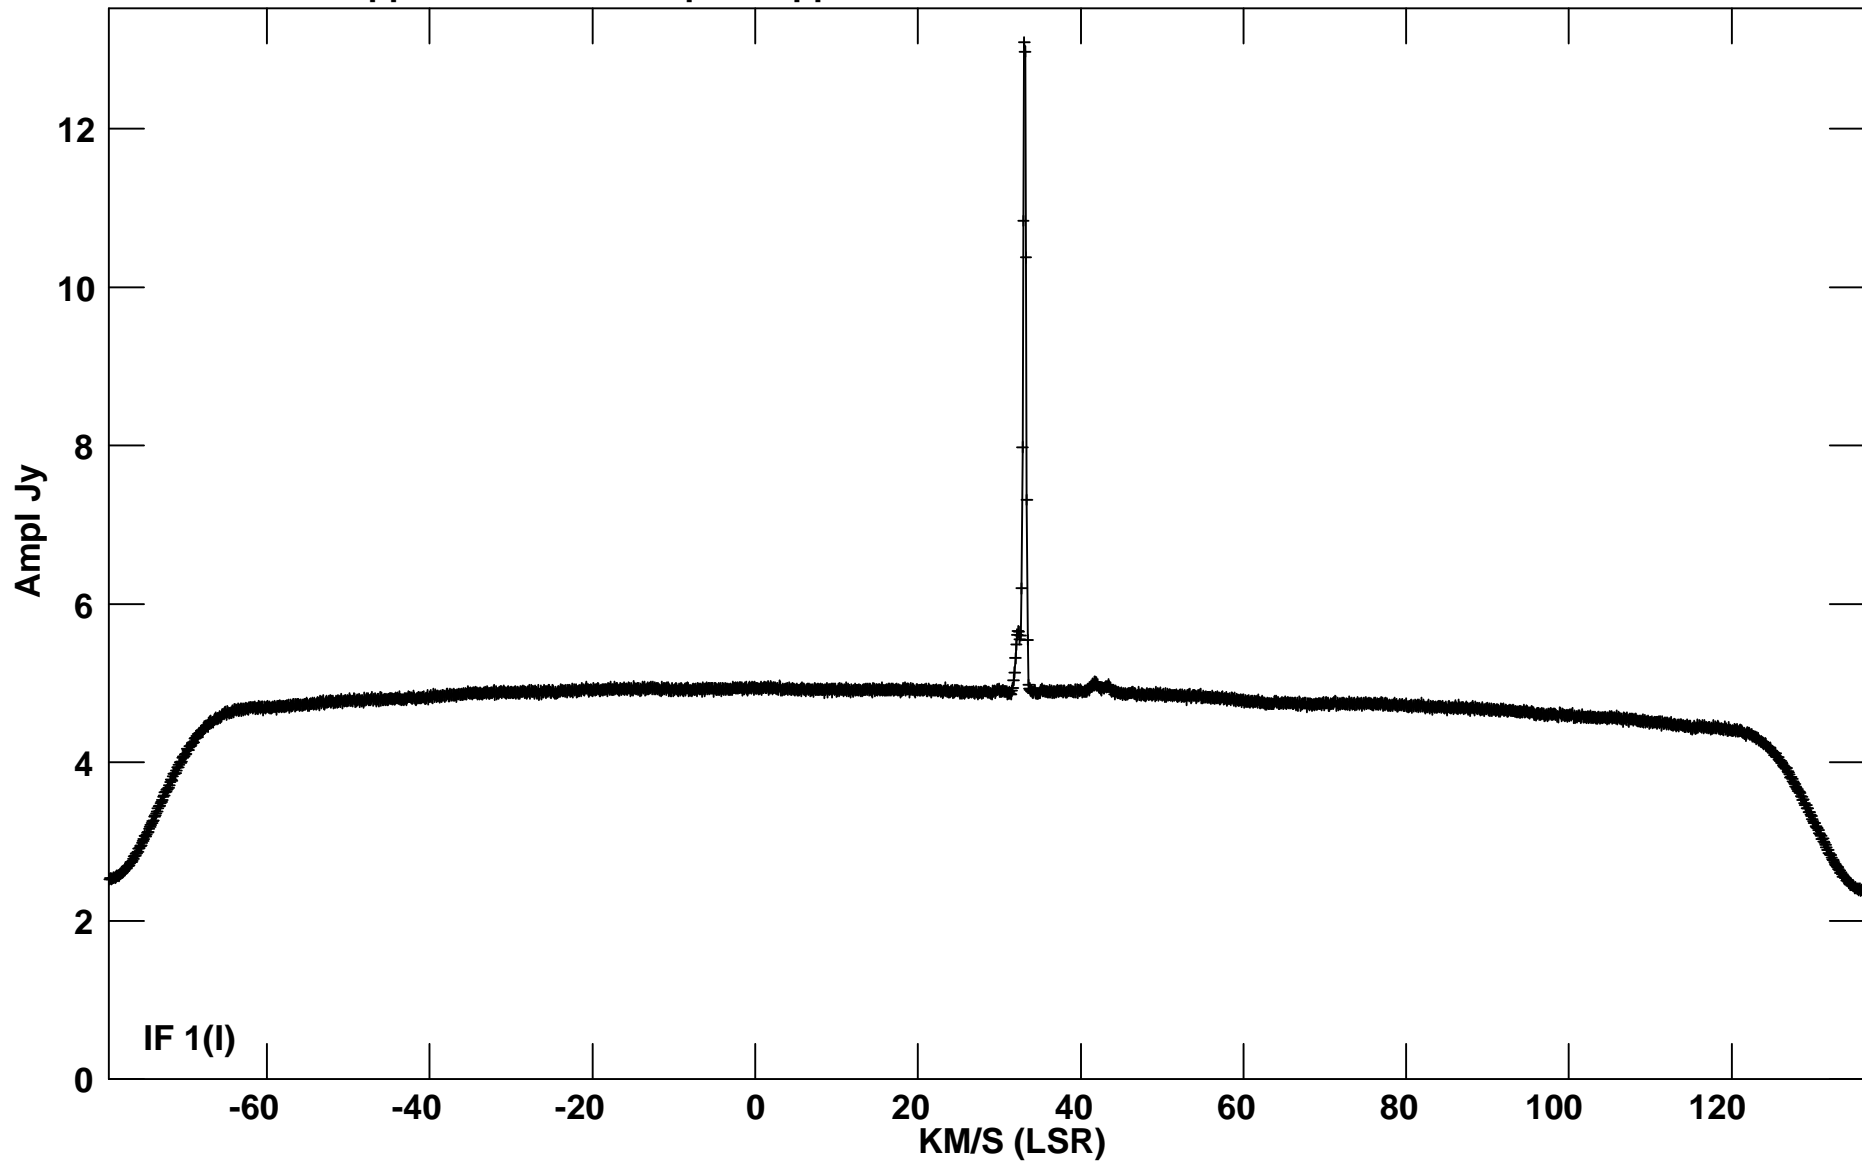

Plot file version 1 created 15-SEP-2014 12:46:02
G032.74- G032.74-0.07.SPT-3.1
No calibration applied and no bandpass applied

Scalar averaged cross-power spectrum Several baselines averaged