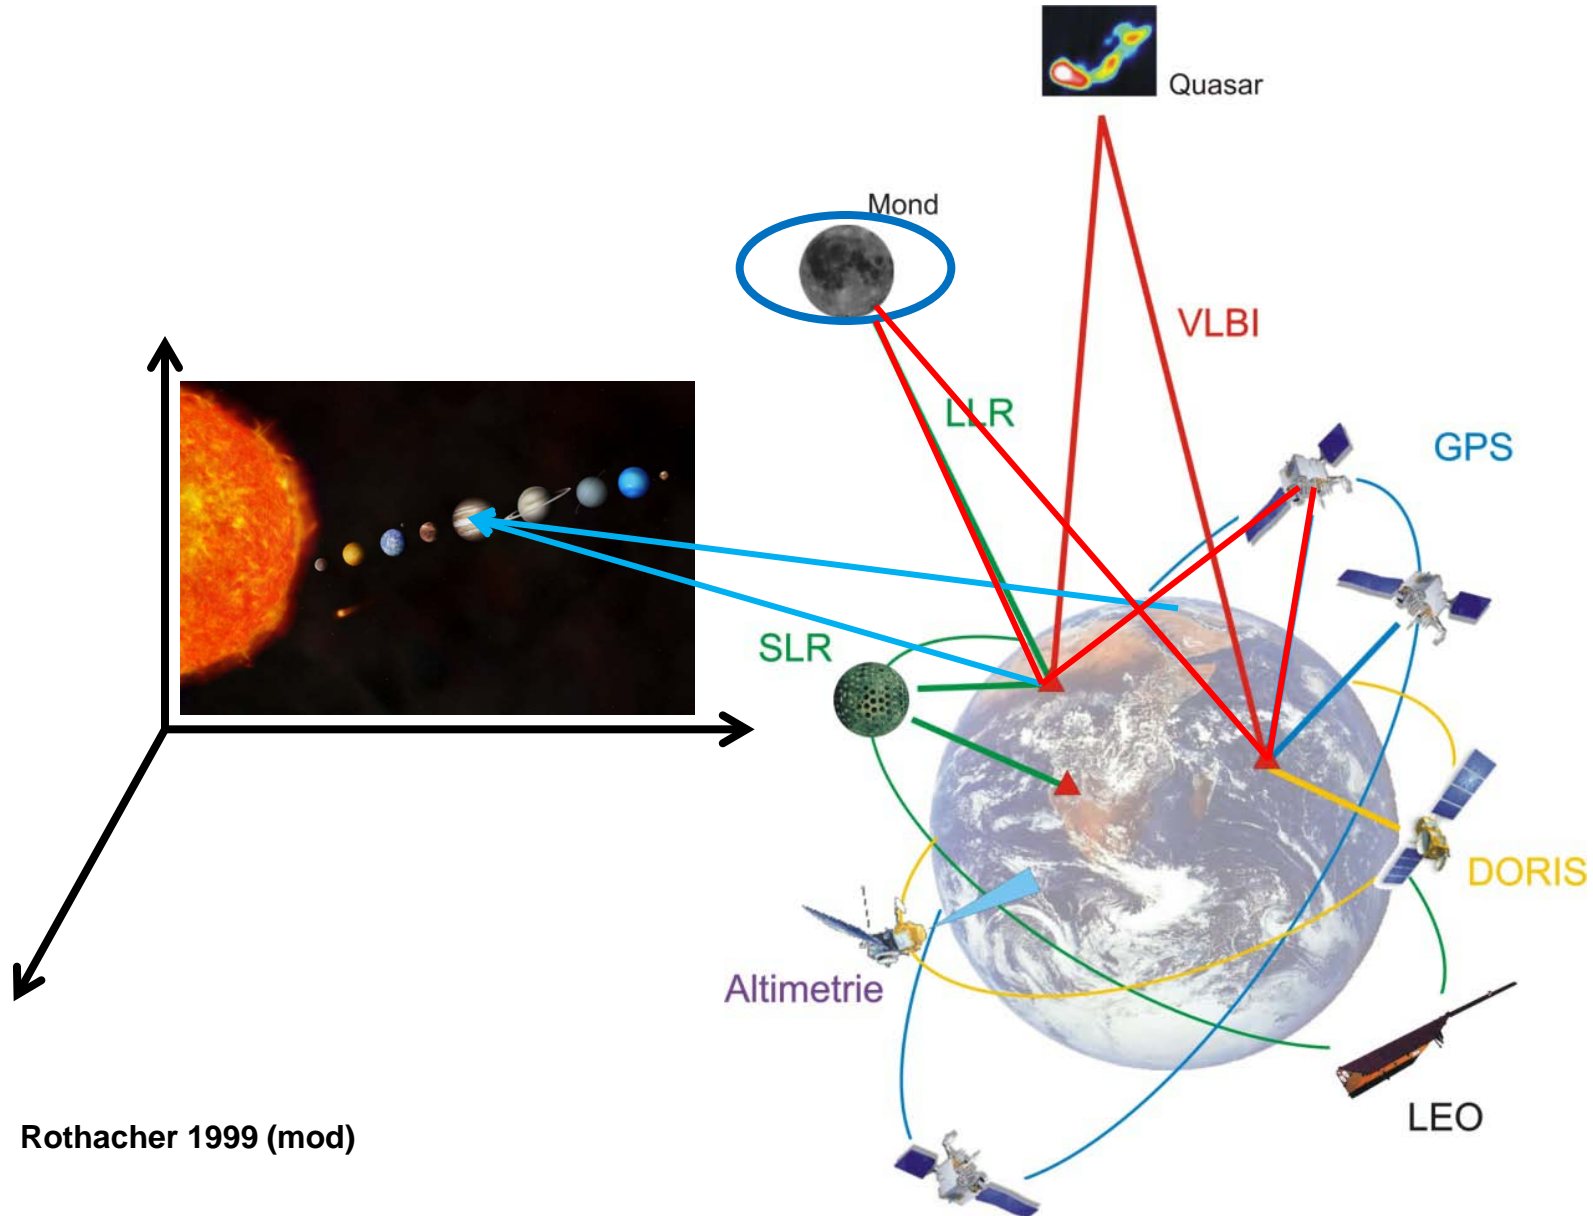

Welcome

First International Workshop on VLBI Observations of Near-field Targets

Co-sponsored by
IVS Working Group 7: Satellite Observations with VLBI

Bonn, October 5 and 6, 2016

Axel Nothnagel

Institute of Geodesy and Geoinformation
University of Bonn, Germany

- **Parking**
- **Internet access**
(router software updates Wed. 8 – 12 a.m.)
 - EduRoam
 - Personal access codes, valid only for 24 h
- **Posters**
- **Restrooms/Toilets**
- **Coffee breaks (please leave cups and glasses outside)**
- **Lunch breaks (see map)**
- **Social gathering (see separate map)**

„Im Stiefel“
Bonngasse 30

- **Purpose of workshop**
 - Exchange of concepts and ideas
 - education
- **Restrict talks to 15 minutes (except 3 invited talks)**
- **5++ minutes for questions and discussions**

Rothacher 1999 (mod)

Concluding remarks

First International Workshop on VLBI Observations of Near-field Targets

Bonn, October 5 and 6, 2016

Axel Nothnagel

Institute of Geodesy and Geoinformation
University of Bonn, Germany