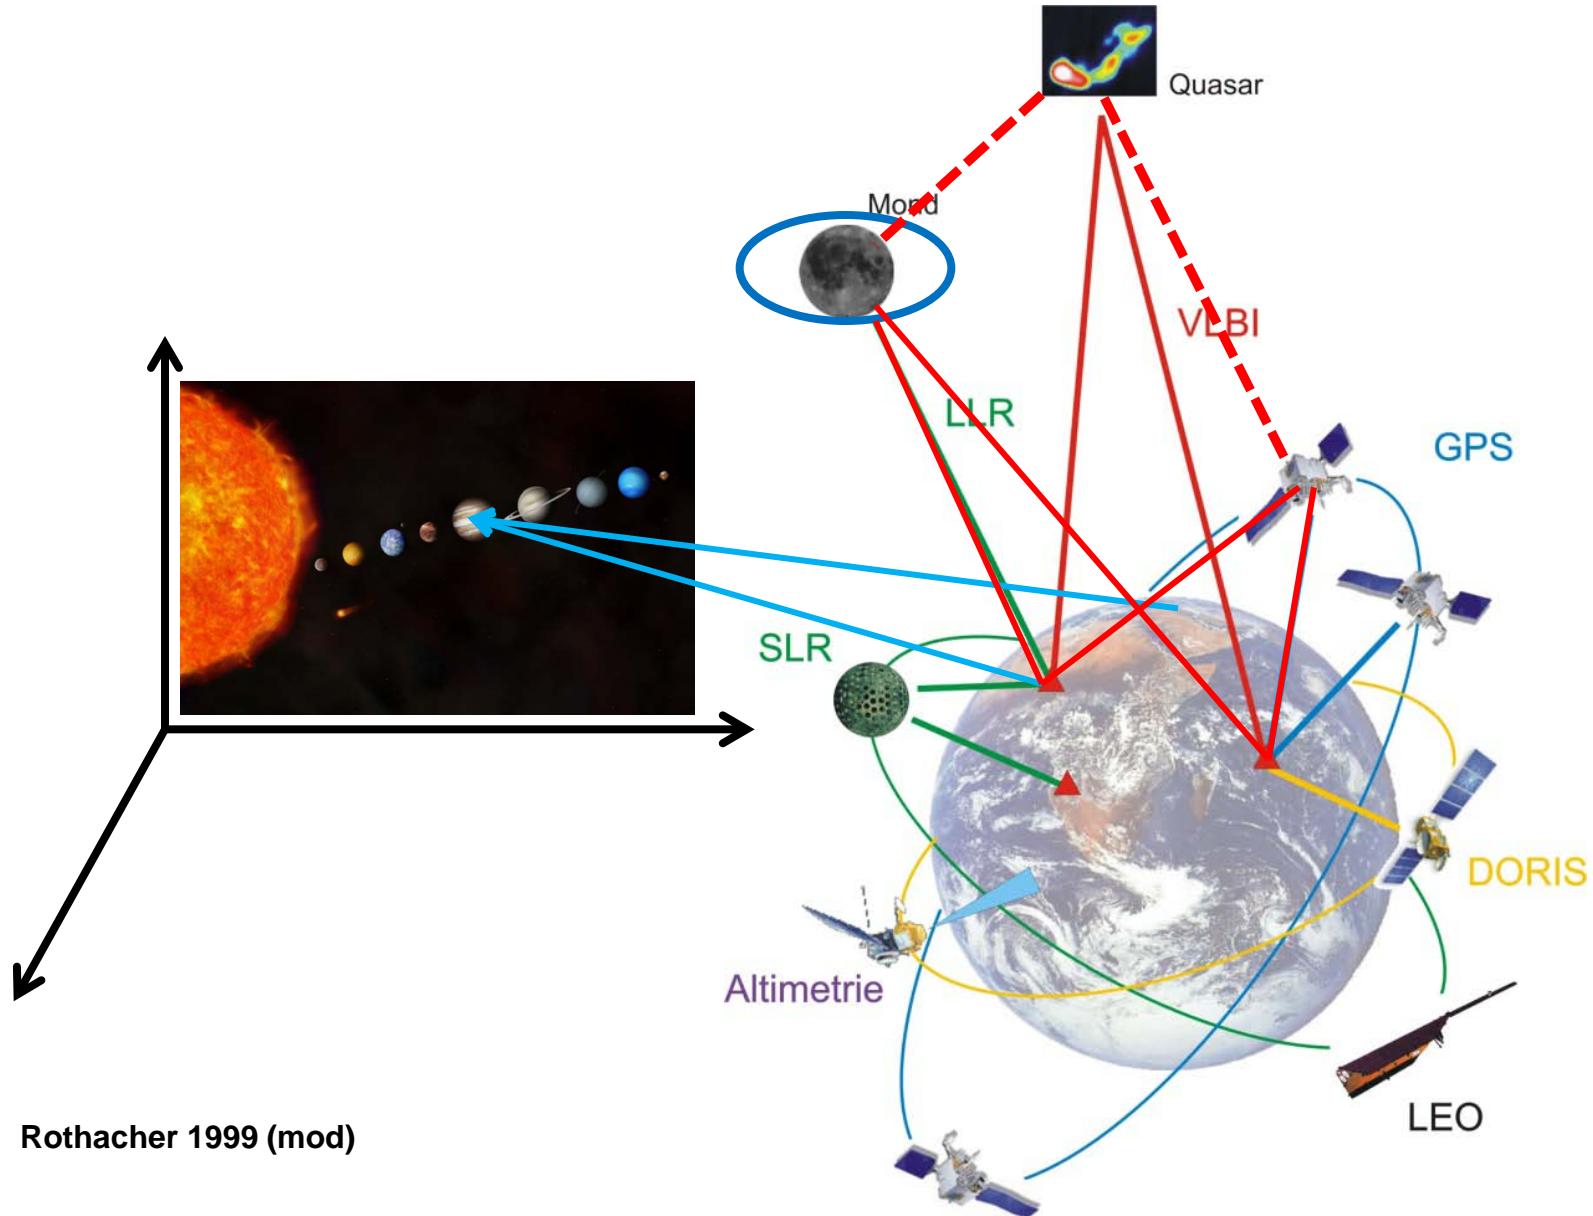

Welcome

First International Workshop on VLBI Observations of Near-field Targets

Co-sponsored by
IVS Working Group 7: Satellite Observations with VLBI

Bonn, October 5 and 6, 2016

Axel Nothnagel

Institute of Geodesy and Geoinformation
University of Bonn, Germany

- **Parking**
- **Internet access**
(router software updates Wed. 8 – 12 a.m.)
 - EduRoam
 - Personal access codes, valid only for 24 h
- **Posters**
- **Restrooms/Toilets**
- **Coffee breaks (please leave cups and glasses outside)**
- **Lunch breaks (see map)**
- **Social gathering (see separate map)**

„Im Stiefel“
Bonngasse 30

- **Purpose of workshop**
 - Exchange of concepts and ideas
 - education
- **Restrict talks to 15 minutes (except 3 invited talks)**
- **5++ minutes for questions and discussions**

Rothacher 1999 (mod)

Concluding remarks

First International Workshop on VLBI Observations of Near-field Targets

Bonn, October 5 and 6, 2016

Axel Nothnagel

Institute of Geodesy and Geoinformation
University of Bonn, Germany