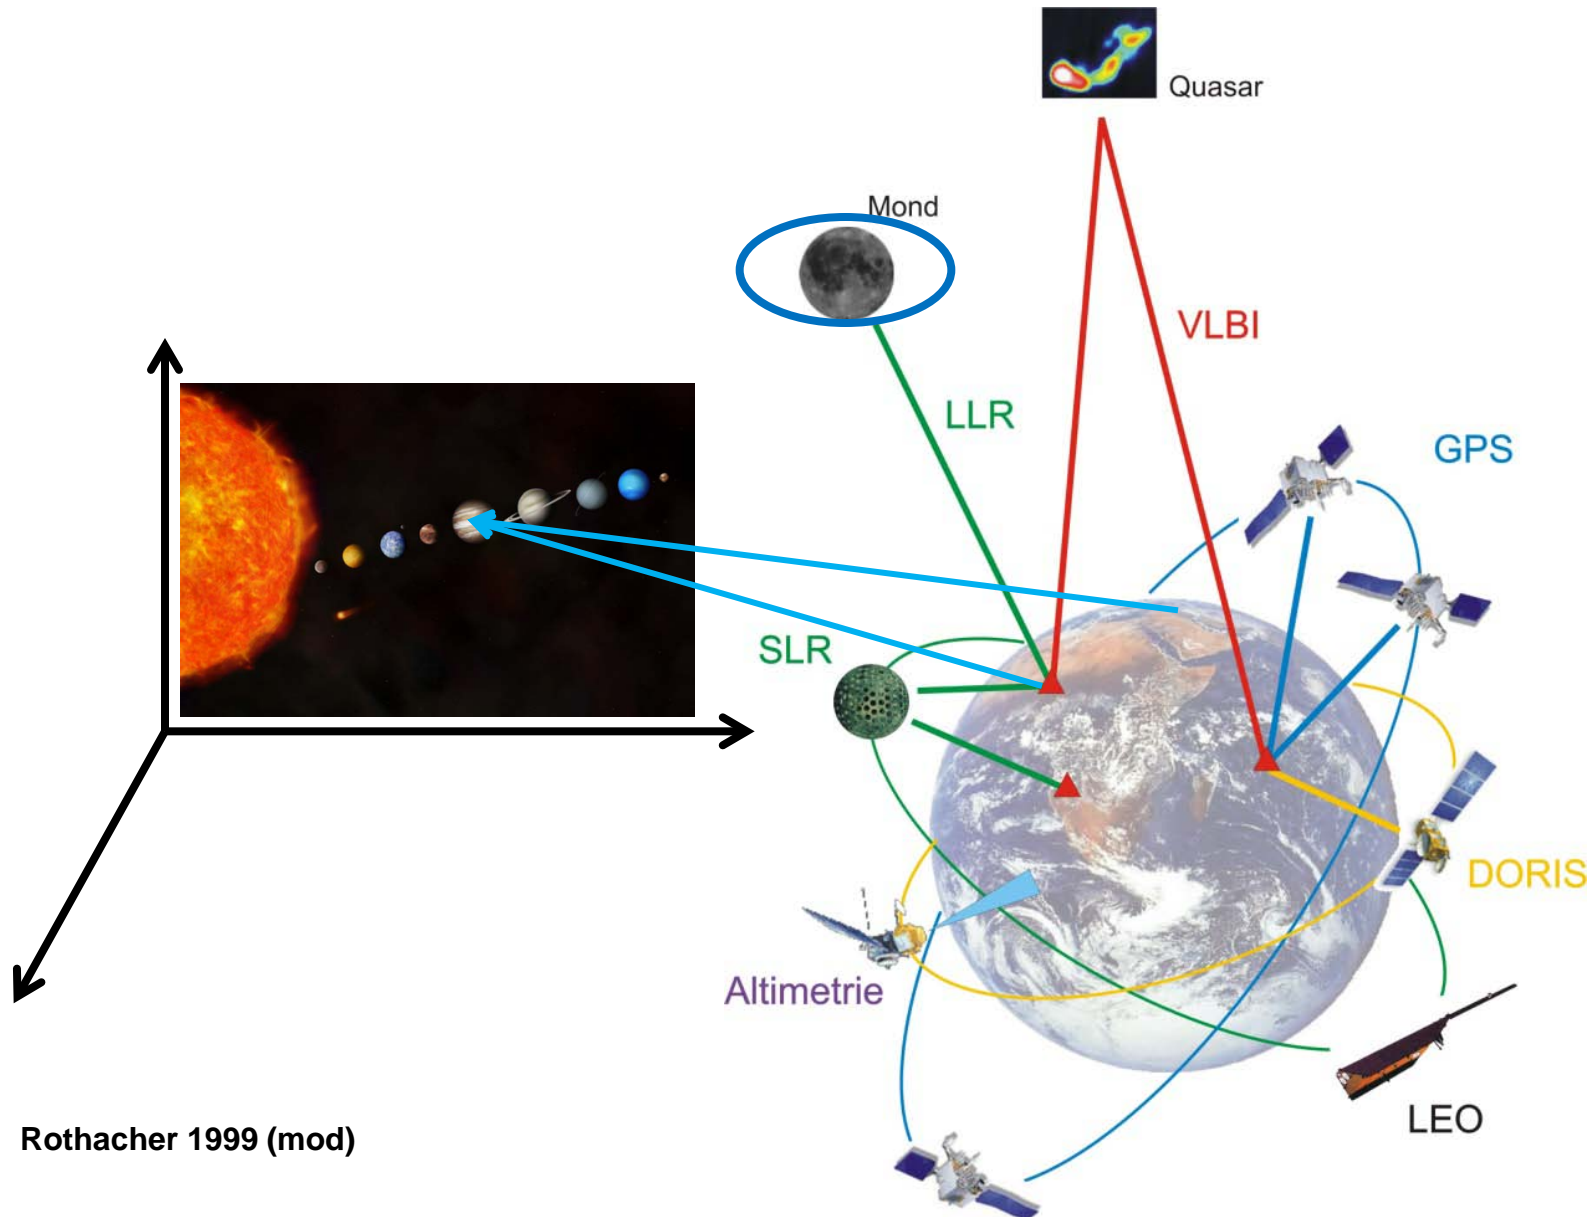

Welcome

First International Workshop on VLBI Observations of Near-field Targets

Co-sponsored by
IVS Working Group 7: Satellite Observations with VLBI

Bonn, October 5 and 6, 2016

Axel Nothnagel

Institute of Geodesy and Geoinformation
University of Bonn, Germany

- **Parking**
- **Internet access**
(router software updates Wed. 8 – 12 a.m.)
 - EduRoam
 - Personal access codes, valid only for 24 h
- **Posters**
- **Restrooms/Toilets**
- **Coffee breaks (please leave cups and glasses outside)**
- **Lunch breaks (see map)**
- **Social gathering (see separate map)**

Rothacher 1999 (mod)

Concluding remarks

First International Workshop on VLBI Observations of Near-field Targets

Bonn, October 5 and 6, 2016

Axel Nothnagel

Institute of Geodesy and Geoinformation
University of Bonn, Germany