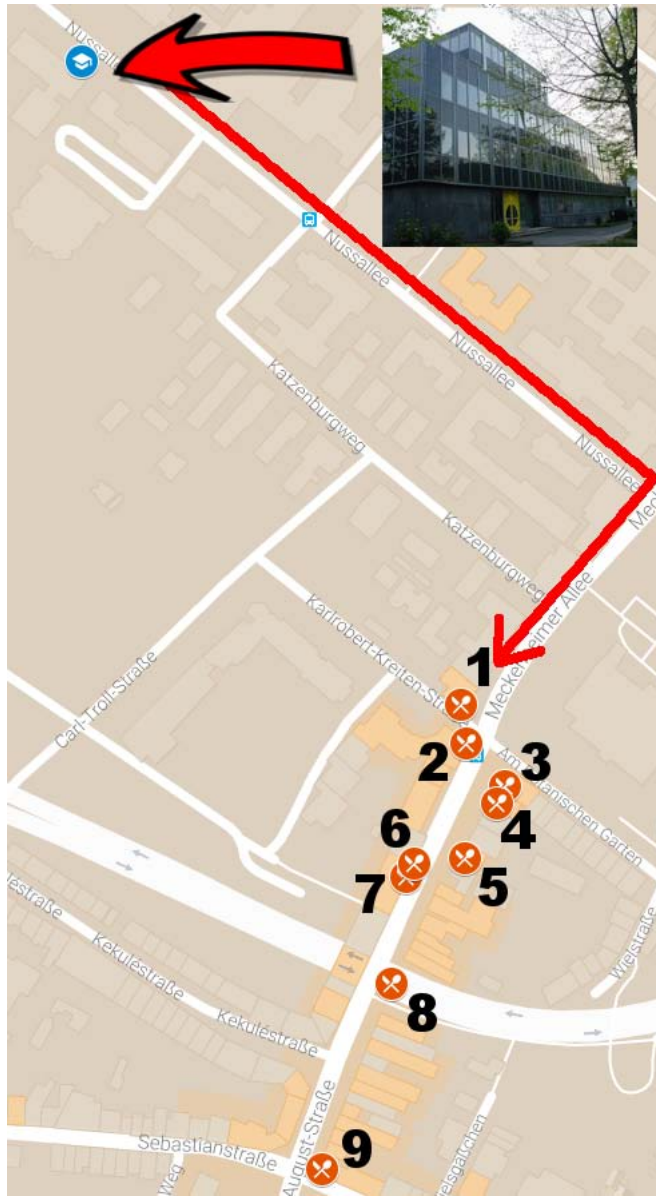

- **Parking**
- **Internet access**
(router software updates Wed. 8 – 12 a.m.)
 - EduRoam
 - Personal access codes, valid only for 24 h
- **Posters**
- **Restrooms/Toilets**
- **Coffee breaks (please leave cups and glasses outside)**
- **Lunch breaks (see map)**
- **Social gathering (see separate map)**

„Im Stiefel“
Bonngasse 30

- **Purpose of workshop**
 - Exchange of concepts and ideas
 - education
- **Restrict talks to 15 minutes (except 3 invited talks)**
- **5++ minutes for questions and discussions**