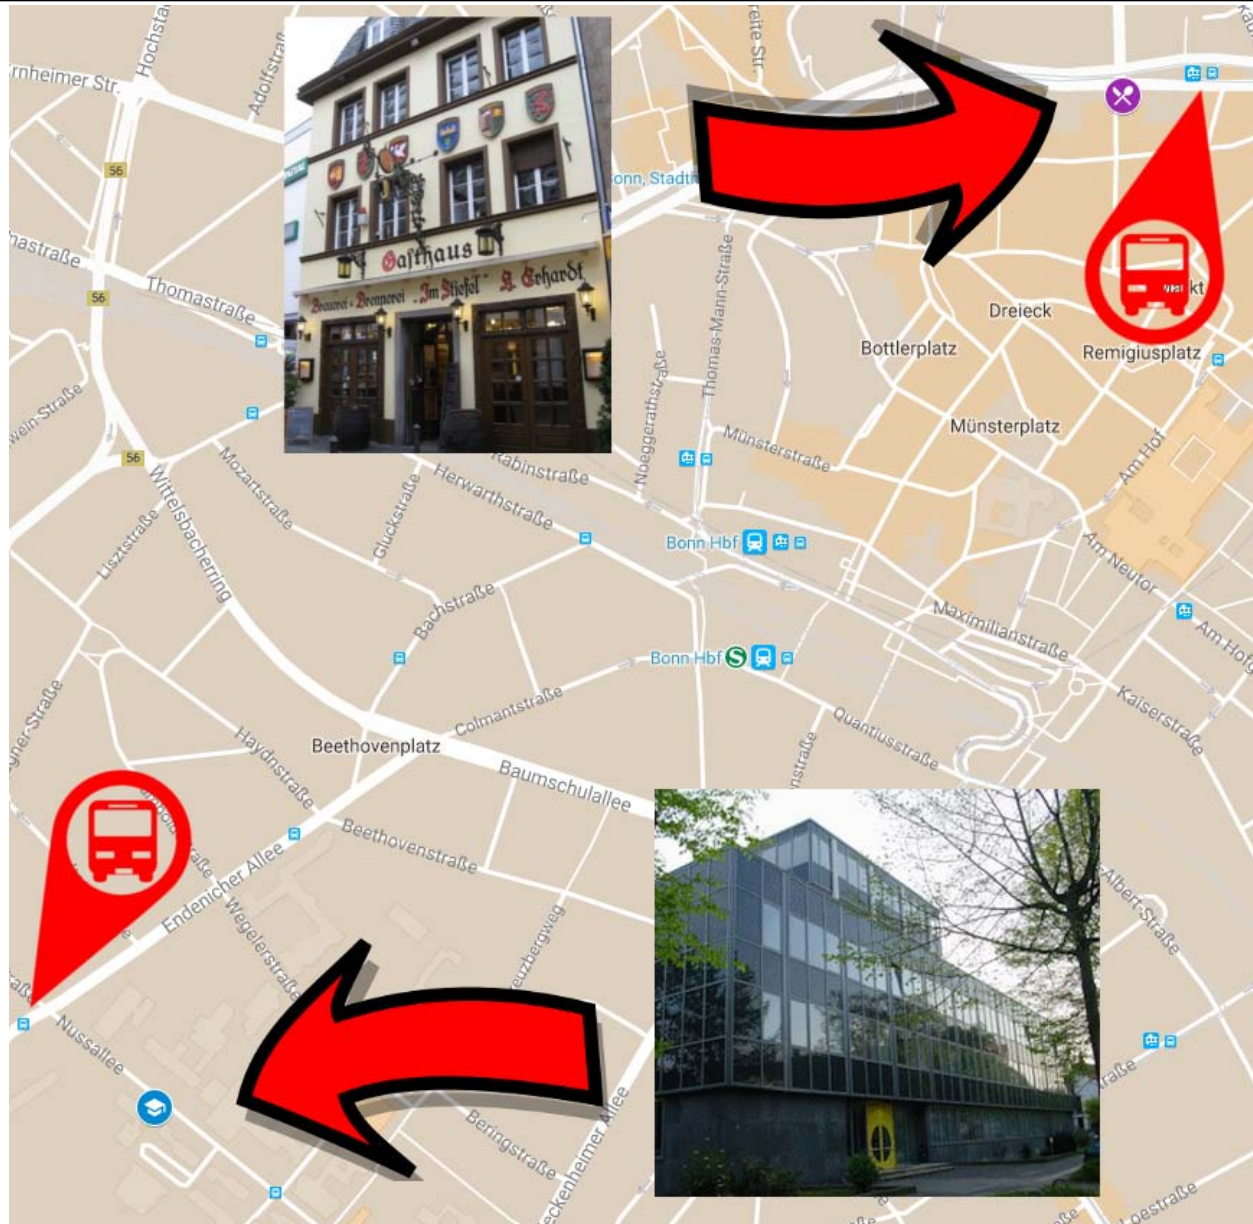

Welcome

First International Workshop on VLBI Observations of Near-field Targets

Co-sponsored by
IVS Working Group 7: Satellite Observations with VLBI

Bonn, October 5 and 6, 2016

Axel Nothnagel

Institute of Geodesy and Geoinformation
University of Bonn, Germany

- **Parking**
- **Internet access**
(router software updates Wed. 8 – 12 a.m.)
 - EduRoam
 - Personal access codes, valid only for 24 h
- **Posters**
- **Restrooms/Toilets**
- **Coffee breaks (please leave cups and glasses outside)**
- **Lunch breaks (see map)**
- **Social gathering (see separate map)**

„Im Stiefel“
Bonngasse 30

- **Purpose of workshop**
 - Exchange of concepts and ideas
 - education
- **Restrict talks to 15 minutes (except 3 invited talks)**
- **5++ minutes for questions and discussions**